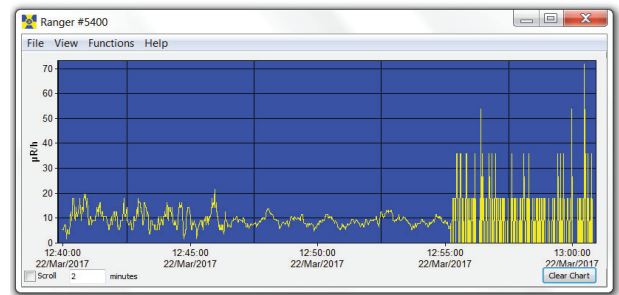

RADIATION ALERT™ Monitor 200

Display

Backlit Graphic LCD

Audio Indicator

Sounds with each count (can be switched off for silent operation)

Anti-Saturation

Readout will hold at full scale in radiation fields as high as 100 times the maximum reading.

Power Requirements

USB or 2 AA alkaline batteries. Approx. 500hrs @ background

Includes

Carrying Case, Xtreme Boot, Stand, Mini-USB Cable, Observer USB Software Download, Certificate of Conformance

Options

NIST Calibration

Limited Warranty

1 year limited warranty

USB Observer Software collects data stored in the internal memory of The Monitor 200